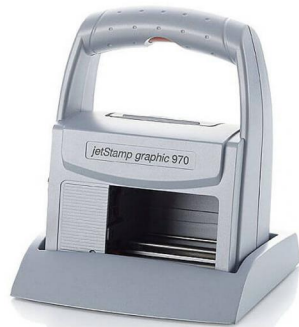

jetStamp graphic 970

Automatic advancing numbering/dating barcode ax. Print area dimensions: (W x H) 65 mm (2 ½") x 12.7 mm (½").

Pos.	Sample Prints	Figure size
224	Production Date: 2018-01-29 09:23 Best Before: Dec 2018 Charge No.: 12345678	12.7 mm
225		12.7 mm
226		12.7 mm
227		12.7 mm

The jetStamp graphic 970 is a hand-held inkjet printer that marks documents and or products simply and quickly. In addition to number, date, time and text, this device can also print graphics and barcodes. With the MP ink, it is also possible to print on non-absorbent surfaces such as metal and plastic. The 970 is mobile, handy and easy to operate and program. It comes complete with its own software and weighs just over 1 pound.

Description

- Number, date, time, text and graphics and barcodes
- Automatic advancing numbering and dating barcode
- Up to four different print images can be stored in the 970
- Print image can be created simply and quickly at the PC and transmitted via USB or Bluetooth
- Since the 970 is operated with rechargeable batteries, it can be taken to the goods to be marked quickly, easily and on the go
- Your choice of regular ink for paper or cardboard or our specially formulated MP ink for marking on non-absorbent surfaces such as metal and plastic
- The MP ink dries quickly, is smear resistant and is great for marking consumer products such as food packaging and bottles
- Max. print area dimensions: (W x H) 65 mm (2 ½") x 12.7 mm (½")

jetStamp graphic 970 - Technical Data

Dimensions (L x W x H):	140 x 160 x 85
Dimensions base station (L x W x H):	155 x 140 x 30
Weight:	approx. 520 g
Print technology:	inkjet
Max. print area dimension (W x H):	65 x 12,7
Max. print speed:	< 1 s/print
Print resolution:	300 dpi
Battery capacity:	up to 1.000 pints